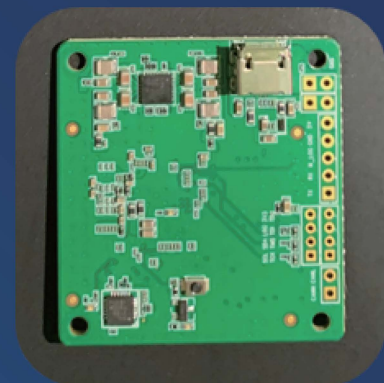

### LEADING EDGE INNOVATION & ACCURACY

Designed by engineers with 500+ patents in wireless technology

- Medical-grade accuracy for vital sign detection
- ~100% accuracy for presence detection
- RF Sensor - mmWave 24GHZ / 60GHZ
- Patented performance and proprietary algorithms
- Flexible deployment can fit any device